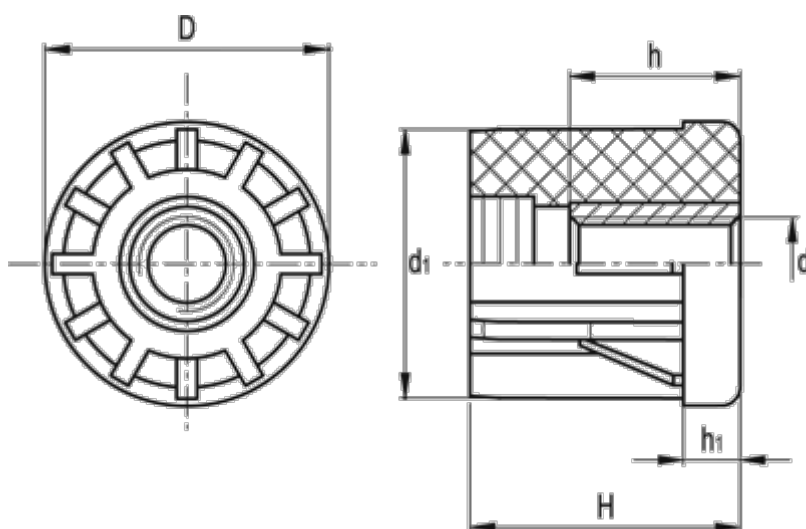

Data Sheet

Article number: 2310320384
Description: E+G Round end-cap
NDX.T-50.9x2.5-M14

Measures

d	= M14	Tube wall thickness = 2.5
D	= 51	Weight (g) = 64
d1	= 45.9	
h	= 15	
H	= 45	
h1	= 10	
Internal tube size	= 45.9	
Outer tube size	= 50.9	